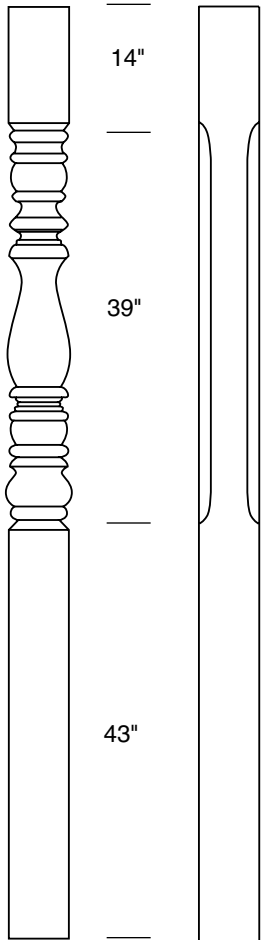

Western Red Cedar

Classic Line

14"

39"

43"

CPP 5
4 1/2 x 4 1/2 x 96
CPP 6
5 1/2 x 5 1/2 x 96

CPP 4C
CPP 5C
CPP 6C